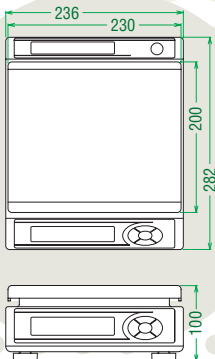

A Versatile Scale with a Compact Body

A Simple Scale with Broad Application

Features

Compact & Versatile

The iPC is a portable scale with a compact design.
It allows users to measure weights of items from 1 g to 30 kg.

Large Display Panel

The LCD panel is large and positioned at an angle for easy viewing to prevent misreading. A dual display (front and back) model is also available on order.

Specifications

	<Small>		<Large>	
Platter size	230 x 200 mm		280 x 293 mm	
Capacity and minimum graduation	Approval type	Non approval type	Approval type	Non approval type
	3 kg/1 g (0 ~ 1.5 kg), 2 g (1.5 ~ 3 kg)	3 kg/1 g	15 kg/5 g (0 ~ 7.5 kg), 10 g (7.5 ~ 15 kg)	15 kg/5 g
	6 kg/2 g (0 ~ 3 kg), 5 g (3 ~ 6 kg)	6 kg/2 g	30 kg/10 g (0 ~ 15 kg), 20 g (15 ~ 30 kg)	30 kg/10 g
Weighing method	Electric resistance method			
LCD panel	Six digits (7-segment), character height 25 mm			
Display information	6-digit weight, battery indicator, decimal point, net weight indicator, stability indicator, minus sign, and unit of measurement			
Net weight measurement	Subtraction of tare weight by key input			
Power	Dry Cell 2 pieces (can be operated for 500 hours with alkaline dry D-Type batteries) or AC Adaptor (No Dry Cell and/or AC adaptor are included in the shipment) Auto Power Off function (can be set to 60 min., 20 min., or off)			
Operational temperature	-5 °C ~ 40 °C			
Outer dimensions (W x D x H)	236 x 282 x 100 mm		286 x 363 x 102 mm	
Weight	2.0 kg (excluding batteries)		3.2 kg (excluding batteries)	
Approvals	OIML, CE conformity for approval type			

Dimensions

unit: mm

iPC (Small)

iPC (Large)

ISHIDA CO., LTD.

44 SANNO-CHO, SHOGOIN, SAKYO-KU
KYOTO, 606-8392 JAPAN
PHONE : 81-75-771-4141
FACSIMILE : 81-75-751-1634
URL : <http://www.ishidajapan.com>

Specifications subject to change without notice