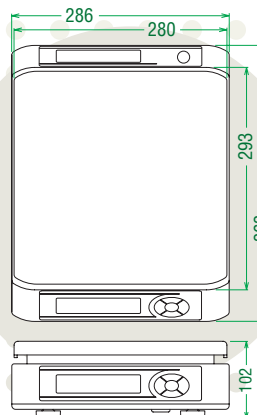

A Versatile Scale with a Compact Body

A Simple Scale with Broad Application

Features

Compact & Versatile

The iPC is a portable scale with a compact design.
It allows users to measure weights of items from 1 g to 30 kg.

Large Display Panel

The LCD panel is large and positioned at an angle for easy viewing to prevent misreading. A dual display (front and back) model is also available on order.

Specifications

	<Small>		<Large>	
Platter size	230 x 200 mm		280 x 293 mm	
Capacity and minimum graduation	Approval type	Non approval type	Approval type	Non approval type
	3 kg/1 g (0 ~ 1.5 kg), 2 g (1.5 ~ 3 kg)	3 kg/1 g	15 kg/5 g (0 ~ 7.5 kg), 10 g (7.5 ~ 15 kg)	15 kg/5 g
	6 kg/2 g (0 ~ 3 kg), 5 g (3 ~ 6 kg)	6 kg/2 g	30 kg/10 g (0 ~ 15 kg), 20 g (15 ~ 30 kg)	30 kg/10 g
Weighing method	Electric resistance method			
LCD panel	Six digits (7-segment), character height 25 mm			
Display information	6-digit weight, battery indicator, decimal point, net weight indicator, stability indicator, minus sign, and unit of measurement			
Net weight measurement	Subtraction of tare weight by key input			
Power	Dry Cell 2 pieces (can be operated for 500 hours with alkaline dry D-Type batteries) or AC Adaptor (No Dry Cell and/or AC adaptor are included in the shipment) Auto Power Off function (can be set to 60 min., 20 min., or off)			
Operational temperature	-5 °C ~ 40 °C			
Outer dimensions (W x D x H)	236 x 282 x 100 mm		286 x 363 x 102 mm	
Weight	2.0 kg (excluding batteries)		3.2 kg (excluding batteries)	
Approvals	OIML, CE conformity for approval type			

Dimensions

unit: mm

iPC (Small)

iPC (Large)

ISHIDA CO., LTD.

44 SANNO-CHO, SHOGOIN, SAKYO-KU
KYOTO, 606-8392 JAPAN
PHONE : 81-75-771-4141
FACSIMILE : 81-75-751-1634
URL : <http://www.ishidajapan.com>

Specifications subject to change without notice